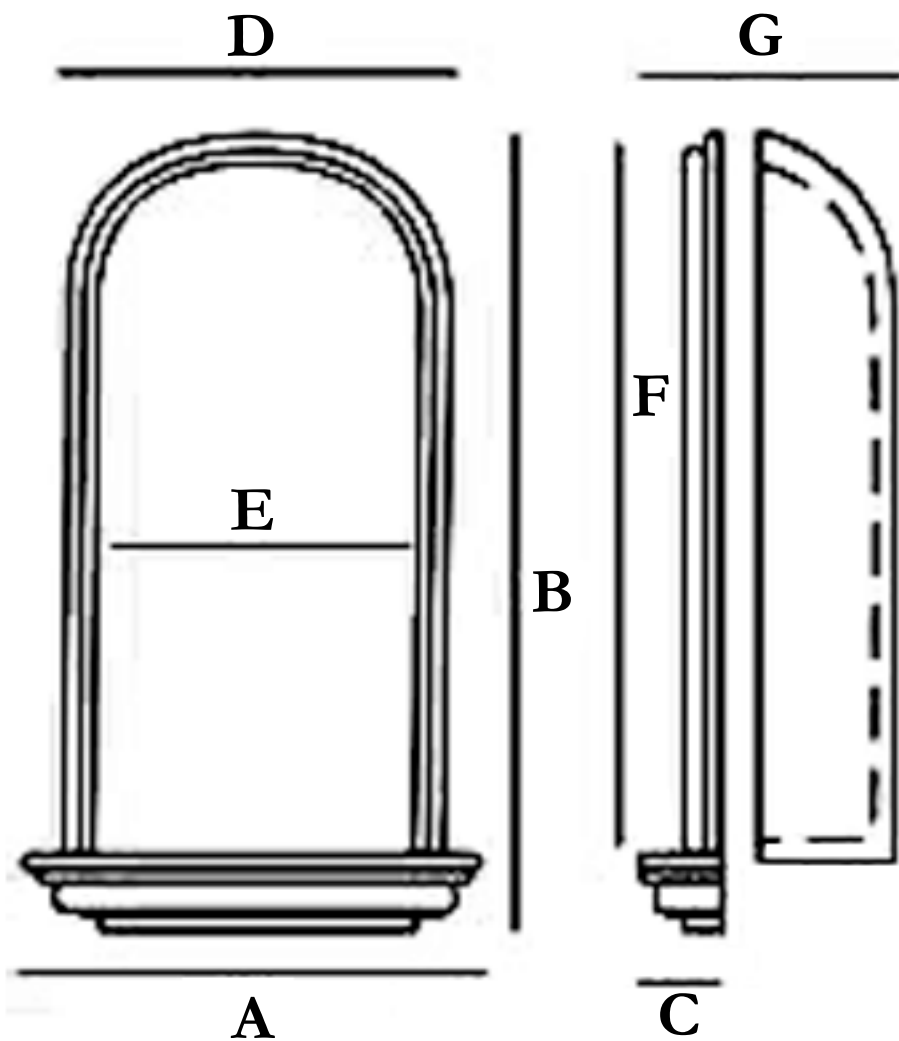

30 1/4"W x 50"H x 7"D Emeryville Wall Niche, Surface Mount

Dimensions:

A: 30-1/4" E: 17-5/8"

B: 50" F: 42-1/4"

C: 7" G: 7"

D: 23"

Rough Opening:

Width: n/a

Height: n/a

Depth: n/a